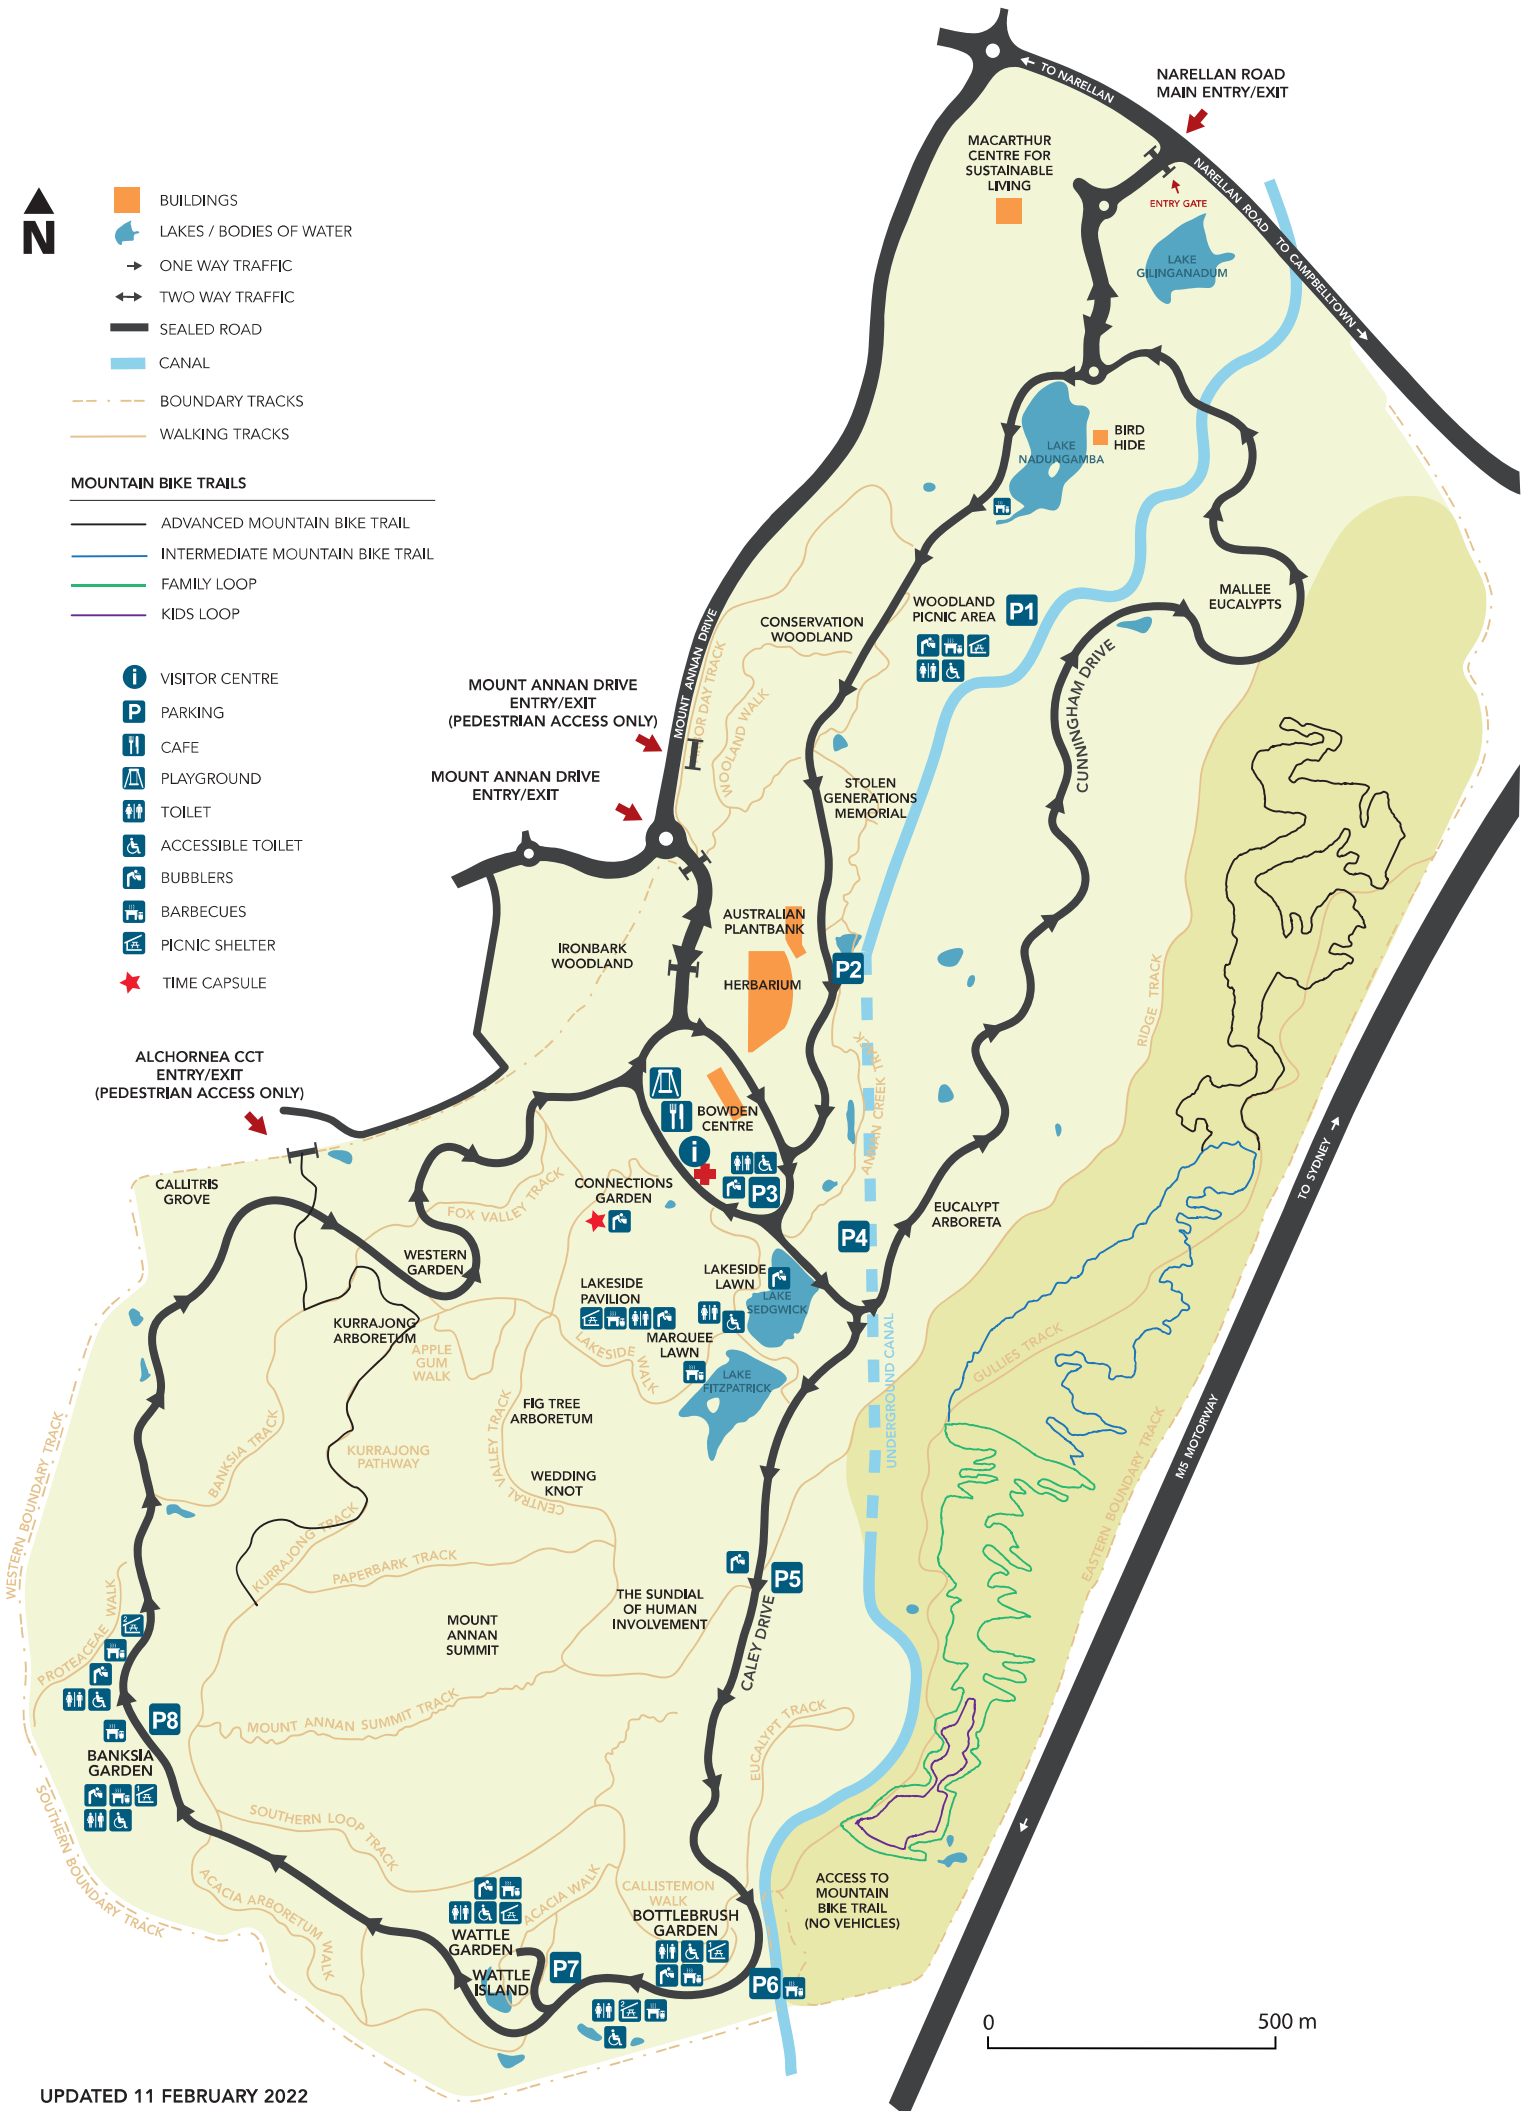

-  BUILDINGS
-  LAKES / BODIES OF WATER
-  ONE WAY TRAFFIC
-  TWO WAY TRAFFIC
-  SEALED ROAD
-  CANAL
-  BOUNDARY TRACKS
-  WALKING TRACKS

MOUNTAIN BIKE TRAILS

-  ADVANCED MOUNTAIN BIKE TRAIL
-  INTERMEDIATE MOUNTAIN BIKE TRAIL
-  FAMILY LOOP
-  KIDS LOOP

-  VISITOR CENTRE
-  PARKING
-  CAFE
-  PLAYGROUND
-  TOILET
-  ACCESSIBLE TOILET
-  BUBBLERS
-  BARBECUES
-  PICNIC SHELTER
-  TIME CAPSULE

0 500 m