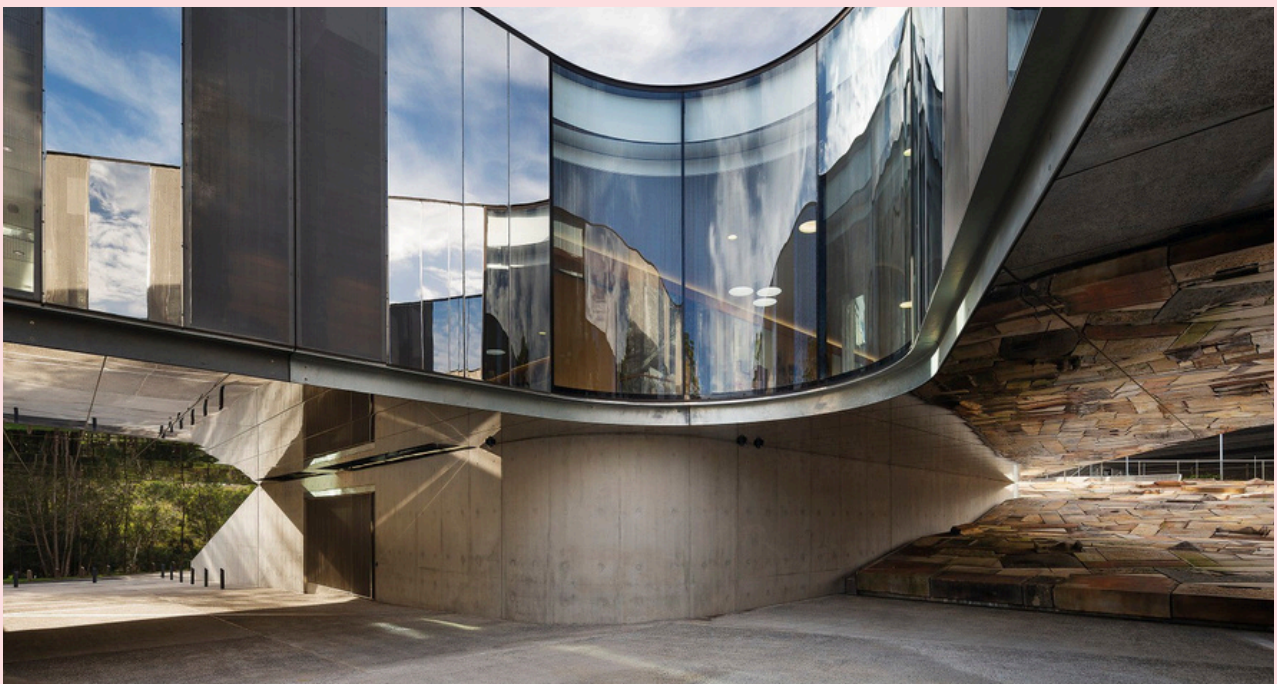

BE A FORCE FOR NATURE

For organisations seeking an inspiring setting for their corporate meetings, the Australian Botanic Garden Mount Annan offers a unique and meaningful venue. By hosting your event here, you not only enjoy a modern and scenic environment but also contribute to groundbreaking botanical research and conservation efforts led by our dedicated science and horticulture teams.

Every booking, no matter the scale, directly supports the future of the Botanic Gardens. Your patronage enables us to further our essential work in science, sustainability, and horticulture. It also helps maintain the Gardens as a tranquil, accessible space for all to experience.

Your support preserves the beauty, innovation, and educational value of these cherished grounds, ensuring they thrive for generations to come.

In addition to venue hire, ways to give
Online: botanicgardens.org.au/donate
Email: foundation.friends@botanicgardens.nsw.gov.au
Phone: 02 9231 8182