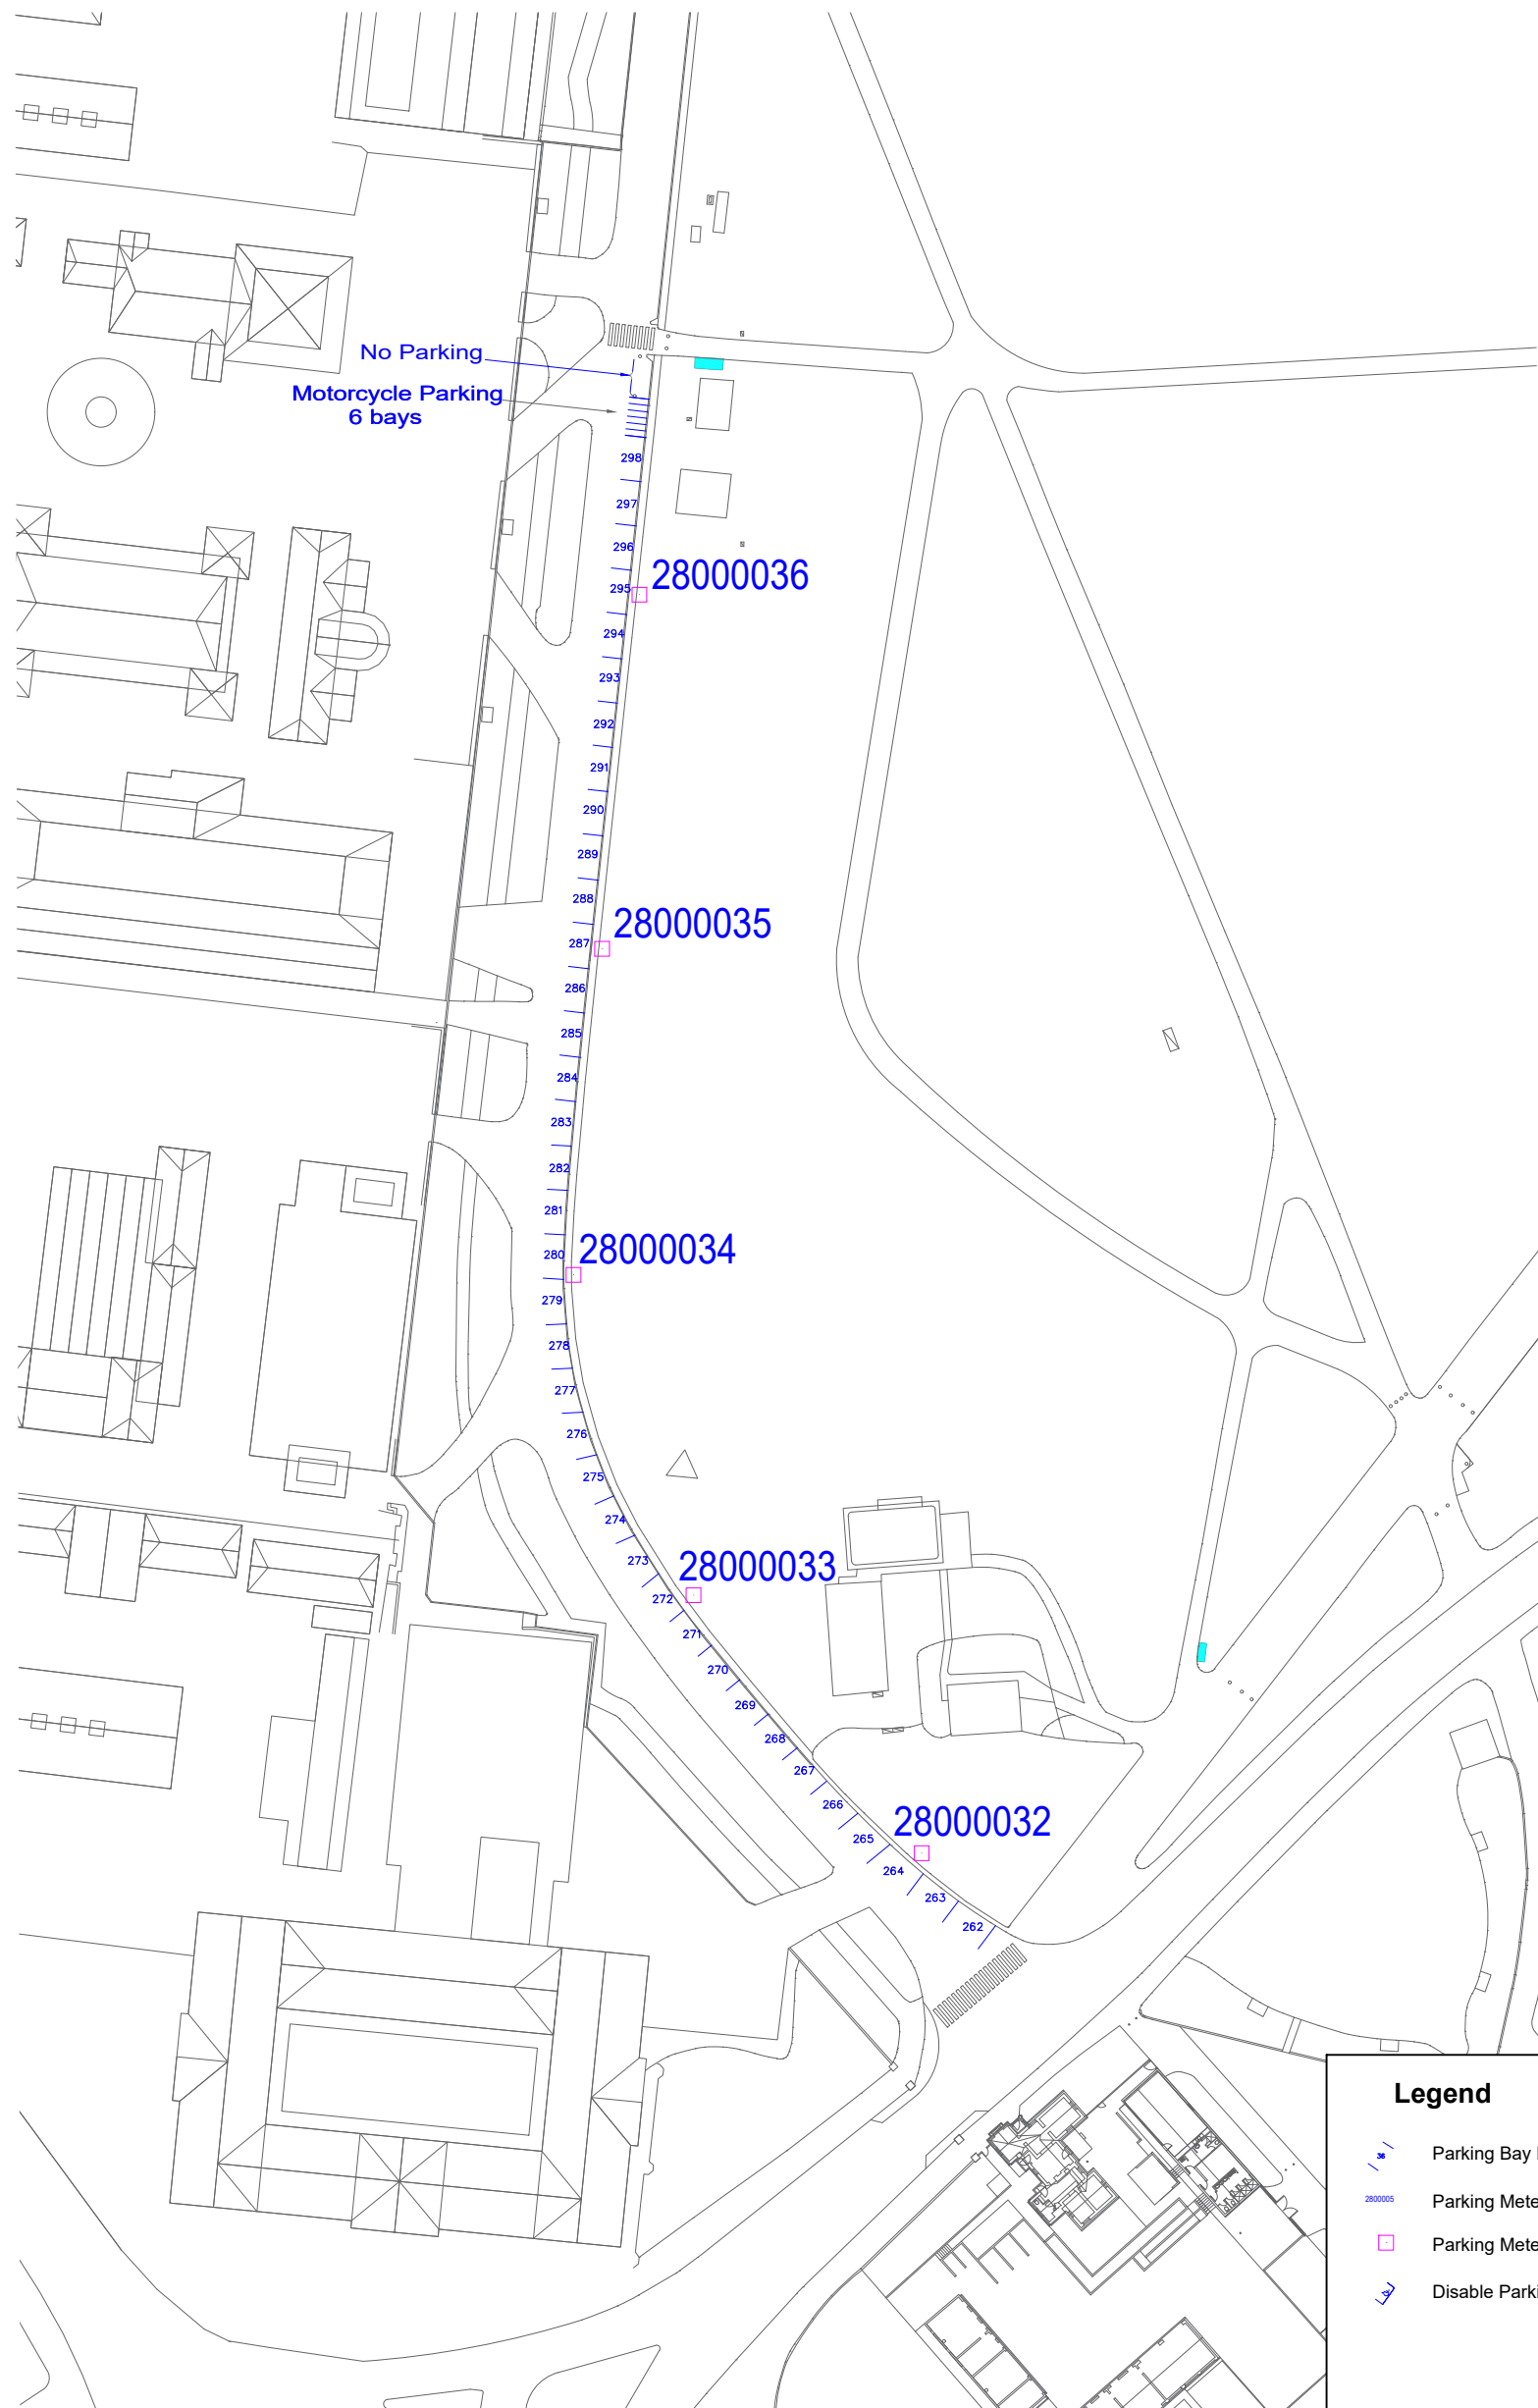

Legend

- Parking Bay Number
- Parking Meter ID Number
- Parking Meter
- Disable Parking

Scale : 1:1500 @A3
Date : October 2023

The Royal Botanic Garden Sydney and Domain

Phillip Precinct Parking Map

Legend

- Parking Bay Number
- Parking Meter ID Number
- Parking Meter
- Disable Parking

Scale : 1:1000 @A3
Date : October 2023