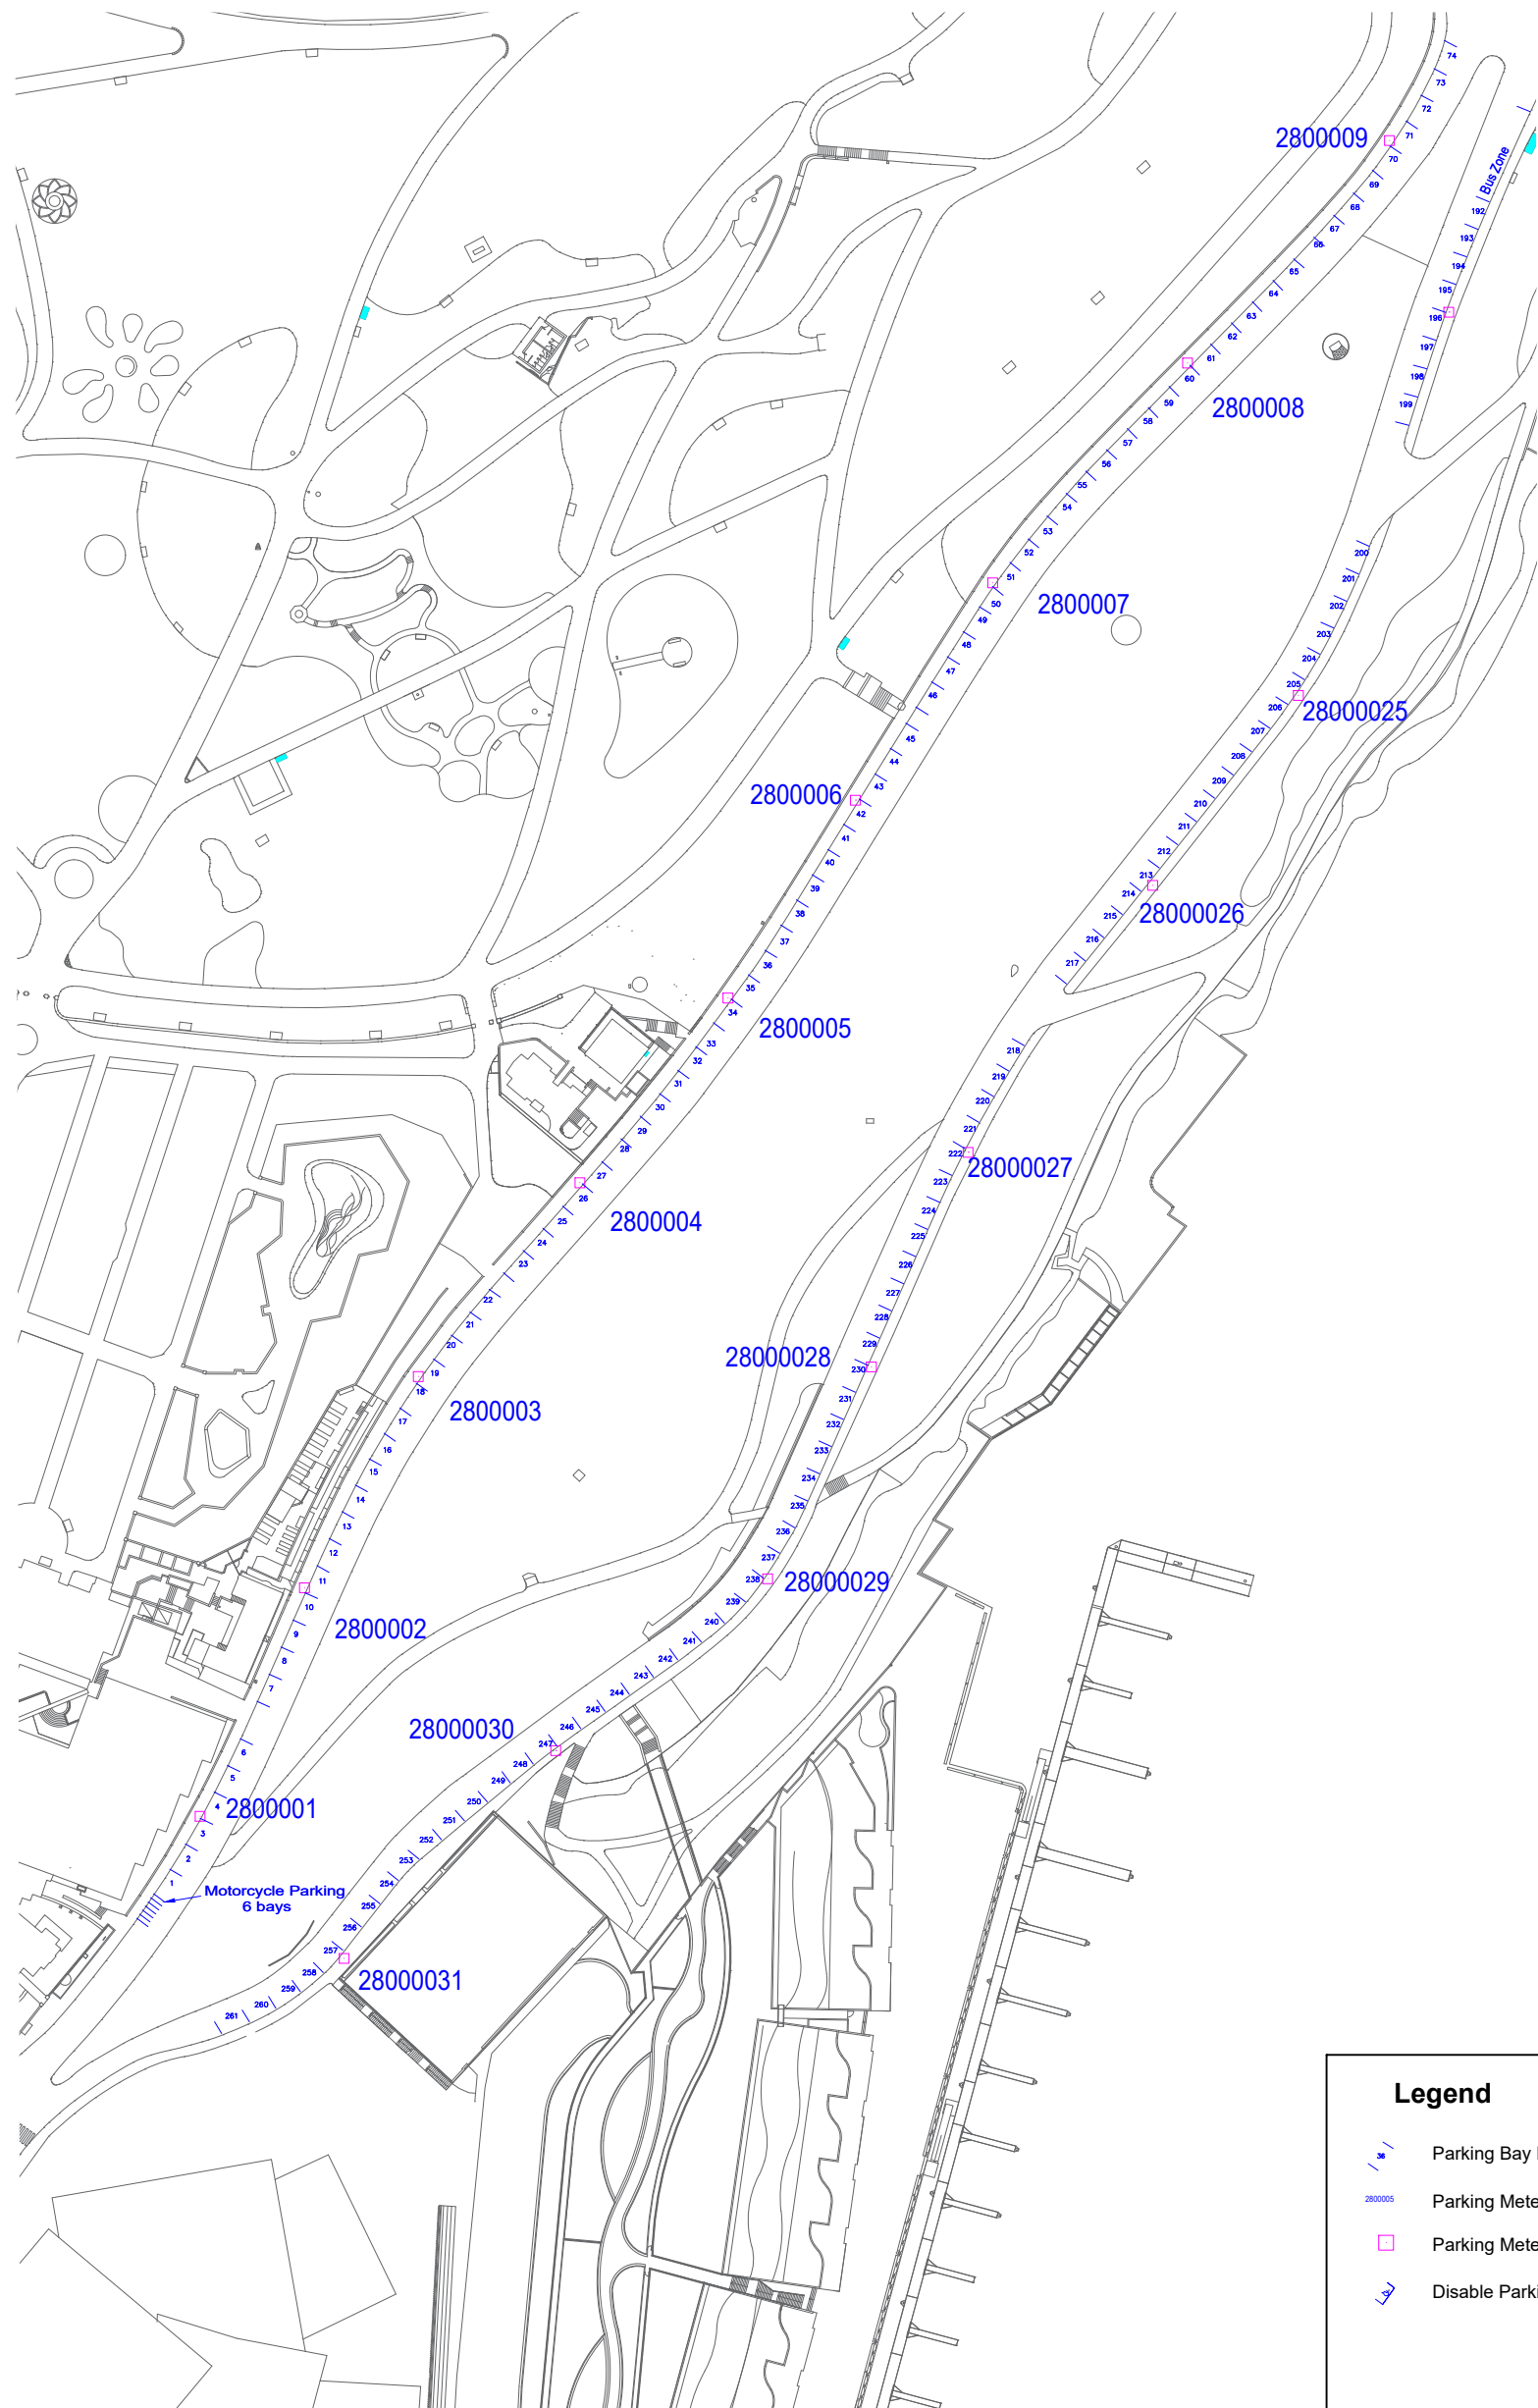

Yurong Precinct Parking Map

Legend

- Parking Bay Number
- Parking Meter ID Number
- Parking Meter
- Disable Parking

Scale : 1:1500 @A3
Date : October 2023

The Royal Botanic Garden Sydney and Domain

Woolloomooloo Precinct Parking Map

Legend

- Parking Bay Number
- Parking Meter ID Number
- Parking Meter
- Disable Parking

Scale : 1:1500 @A3
Date : October 2023

The Royal Botanic Garden Sydney and Domain

Phillip Precinct Parking Map

Legend