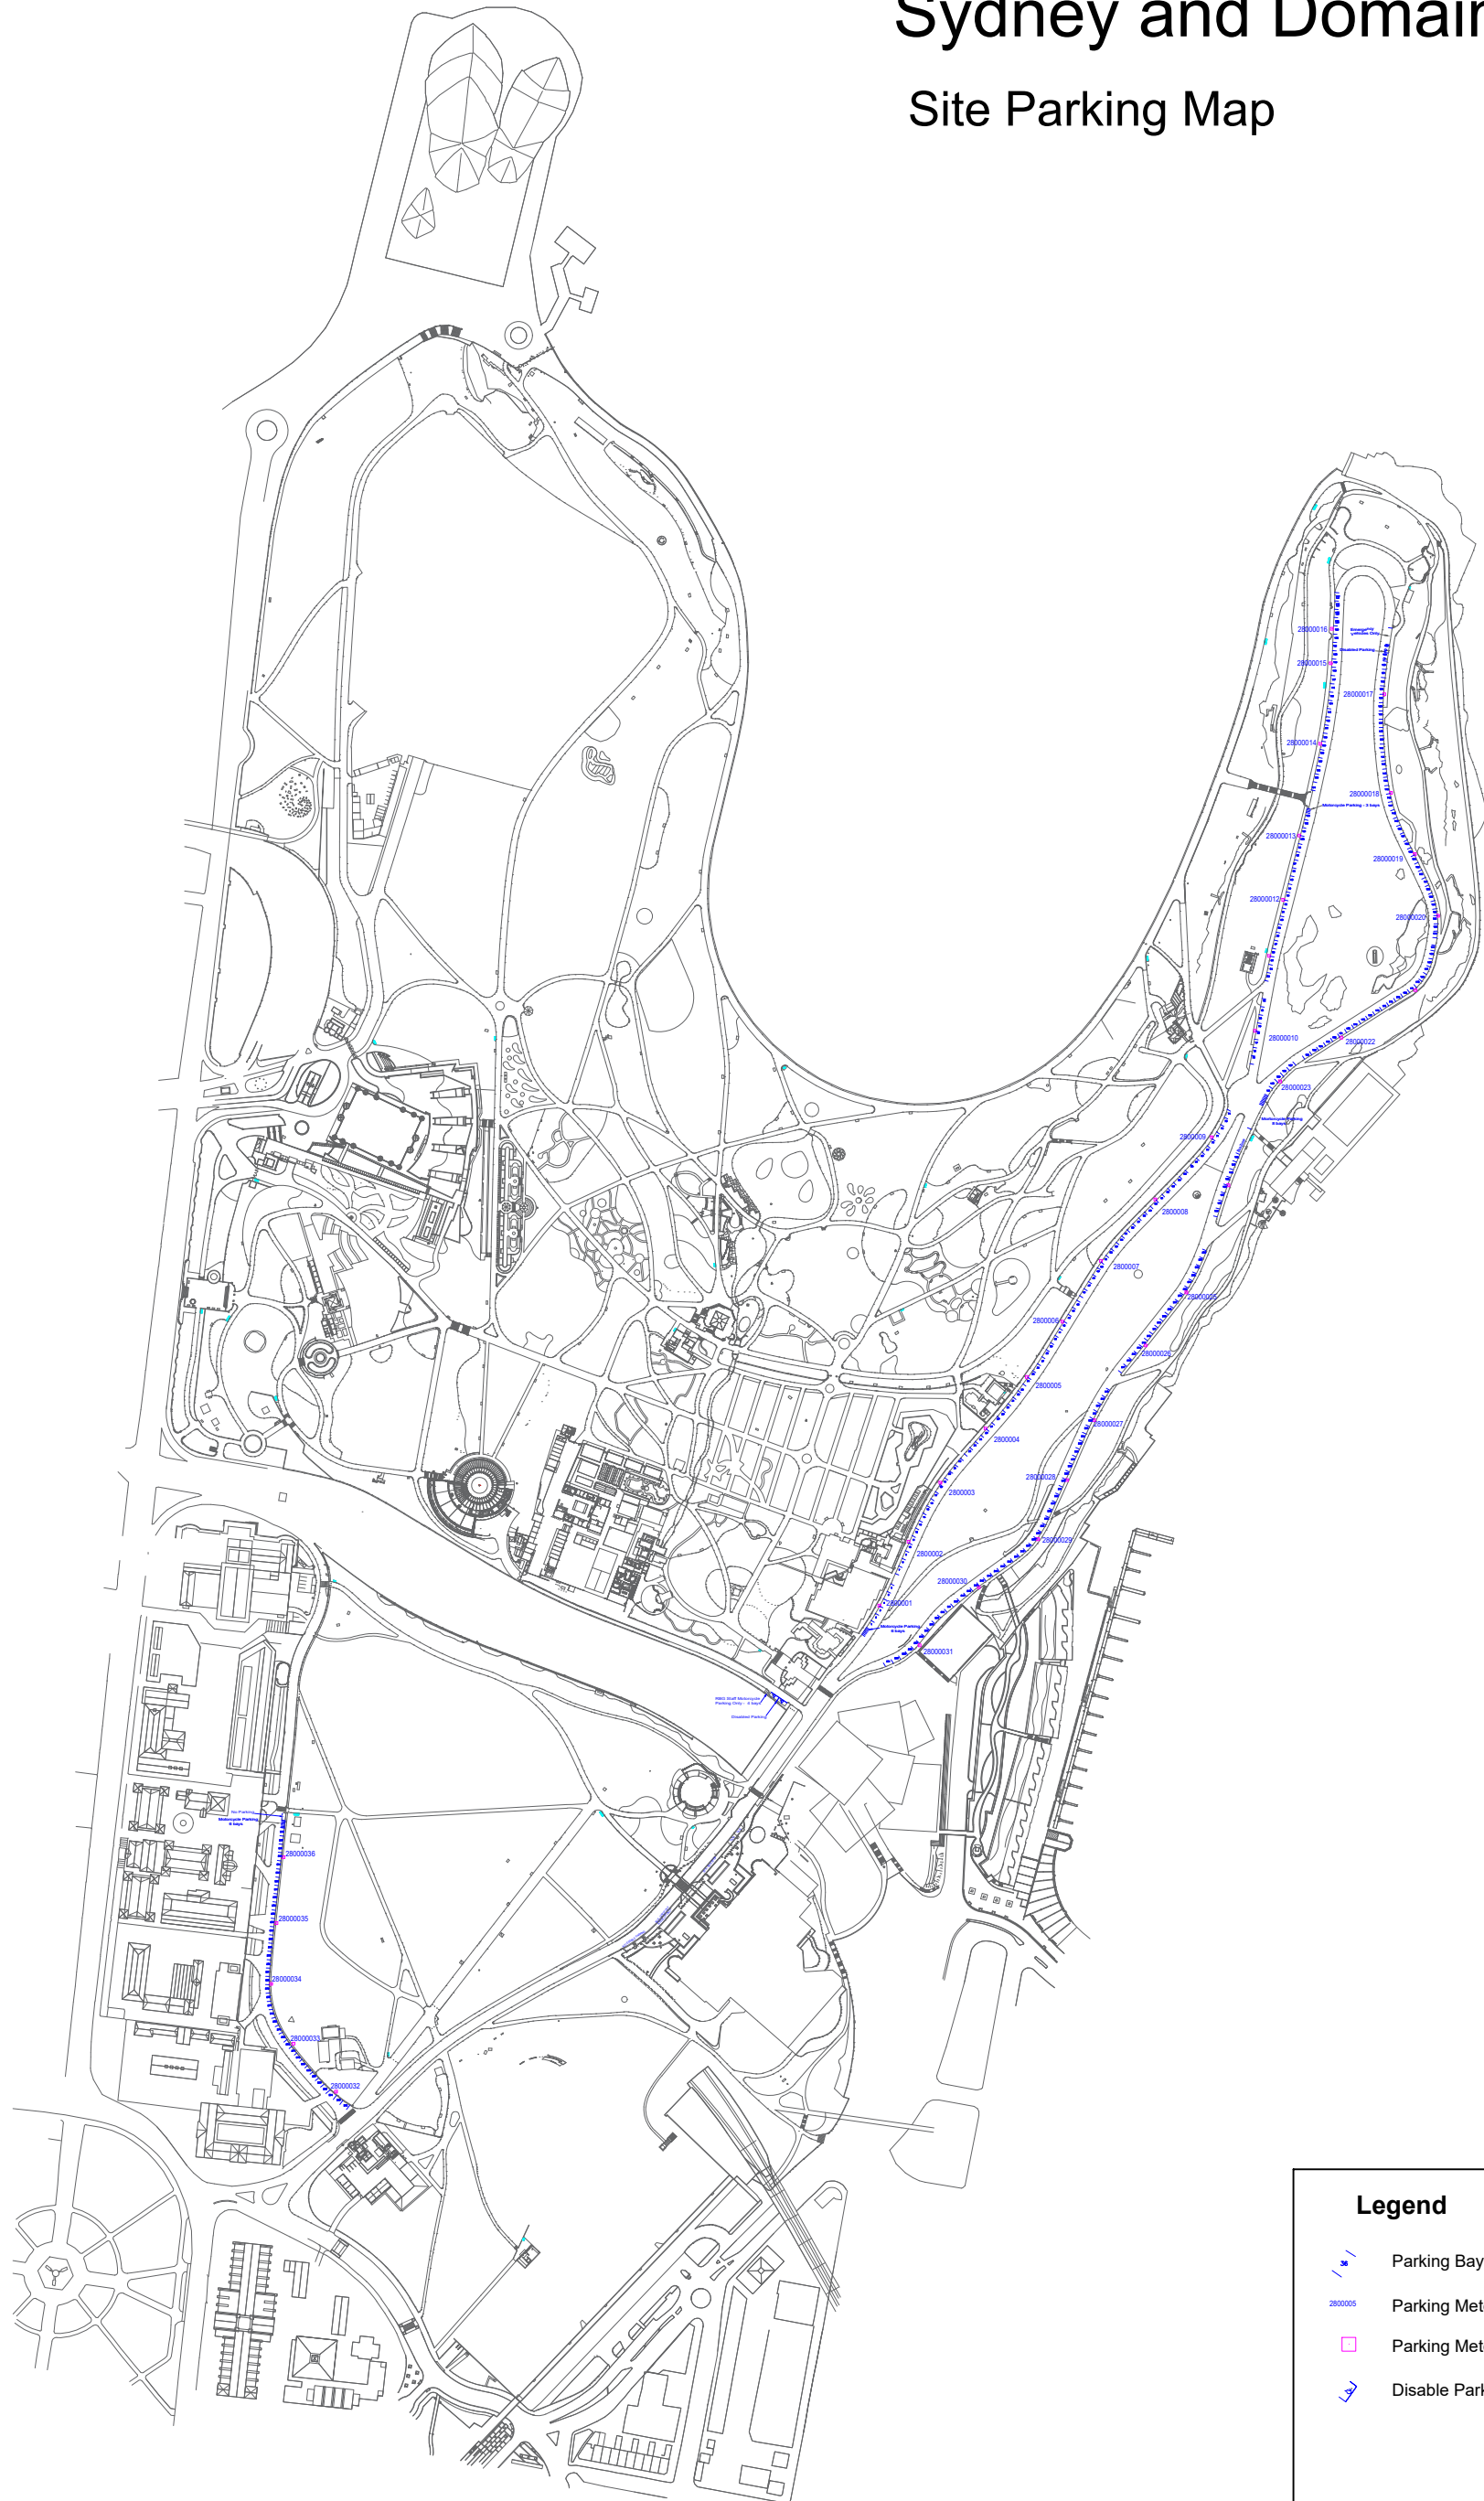

The Royal Botanic Garden Sydney and Domain

Site Parking Map

Legend

-  Parking Bay Number
-  Parking Meter ID Number
-  Parking Meter
-  Disable Parking

Scale : 1:5000 @A3
Date : October 2023

The Royal Botanic Garden Sydney and Domain

Yurong Precinct Parking Map

Legend

- Parking Bay Number
- Parking Meter ID Number
- Parking Meter
- Disable Parking

Scale : 1:1500 @A3
Date : October 2023

The Royal Botanic Garden Sydney and Domain

Woolloomooloo Precinct Parking Map

Legend

- Parking Bay Number
- Parking Meter ID Number
- Parking Meter
- Disable Parking

Scale : 1:1500 @A3
Date : October 2023

The Royal Botanic Garden Sydney and Domain

Phillip Precinct Parking Map

Legend

- Parking Bay Number
- Parking Meter ID Number
- Parking Meter
- Disable Parking

Scale : 1:1000 @A3
Date : October 2023