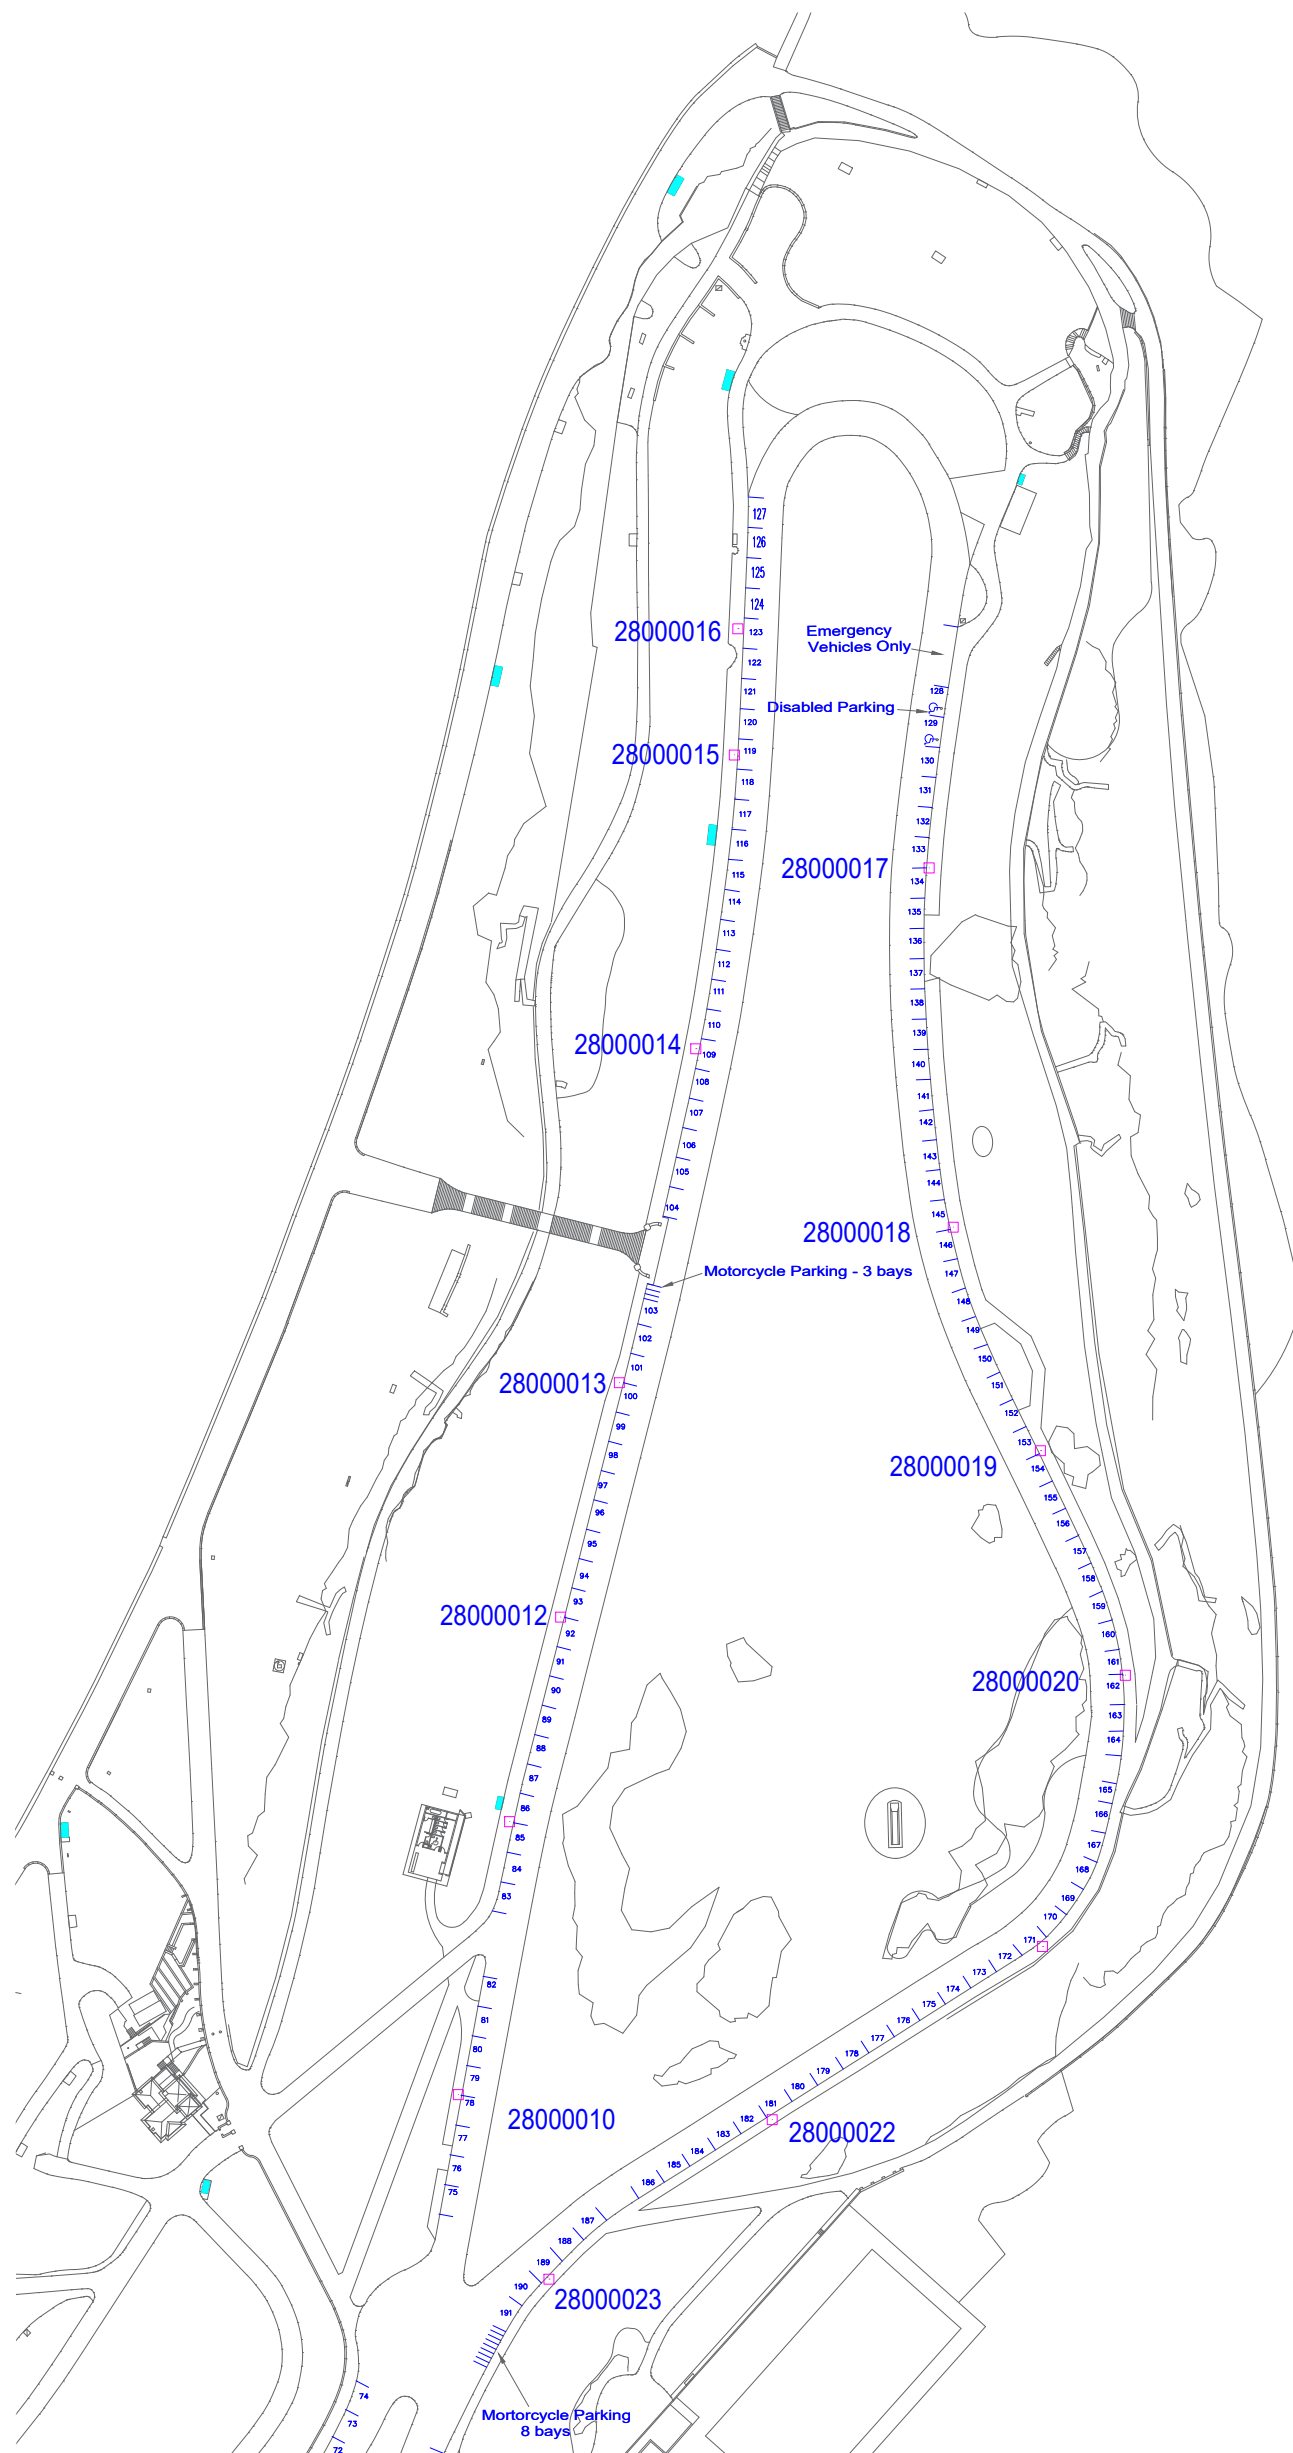

The Royal Botanic Garden Sydney and Domain

Site Parking Map

Legend

-  Parking Bay Number
-  Parking Meter ID Number
-  Parking Meter
-  Disable Parking

Scale : 1:5000 @A3
Date : October 2023

The Royal Botanic Garden Sydney and Domain

Yurong Precinct Parking Map

Legend

- Parking Bay Number
- Parking Meter ID Number
- Parking Meter
- Disable Parking

Scale : 1:1500 @A3
Date : October 2023

The Royal Botanic Garden Sydney and Domain

Woolloomooloo Precinct Parking Map

Legend

- Parking Bay Number
- Parking Meter ID Number
- Parking Meter
- Disable Parking

Scale : 1:1500 @A3
Date : October 2023

The Royal Botanic Garden Sydney and Domain

Phillip Precinct Parking Map

Legend

- Parking Bay Number
- Parking Meter ID Number
- Parking Meter
- Disable Parking

Scale : 1:1000 @A3
Date : October 2023